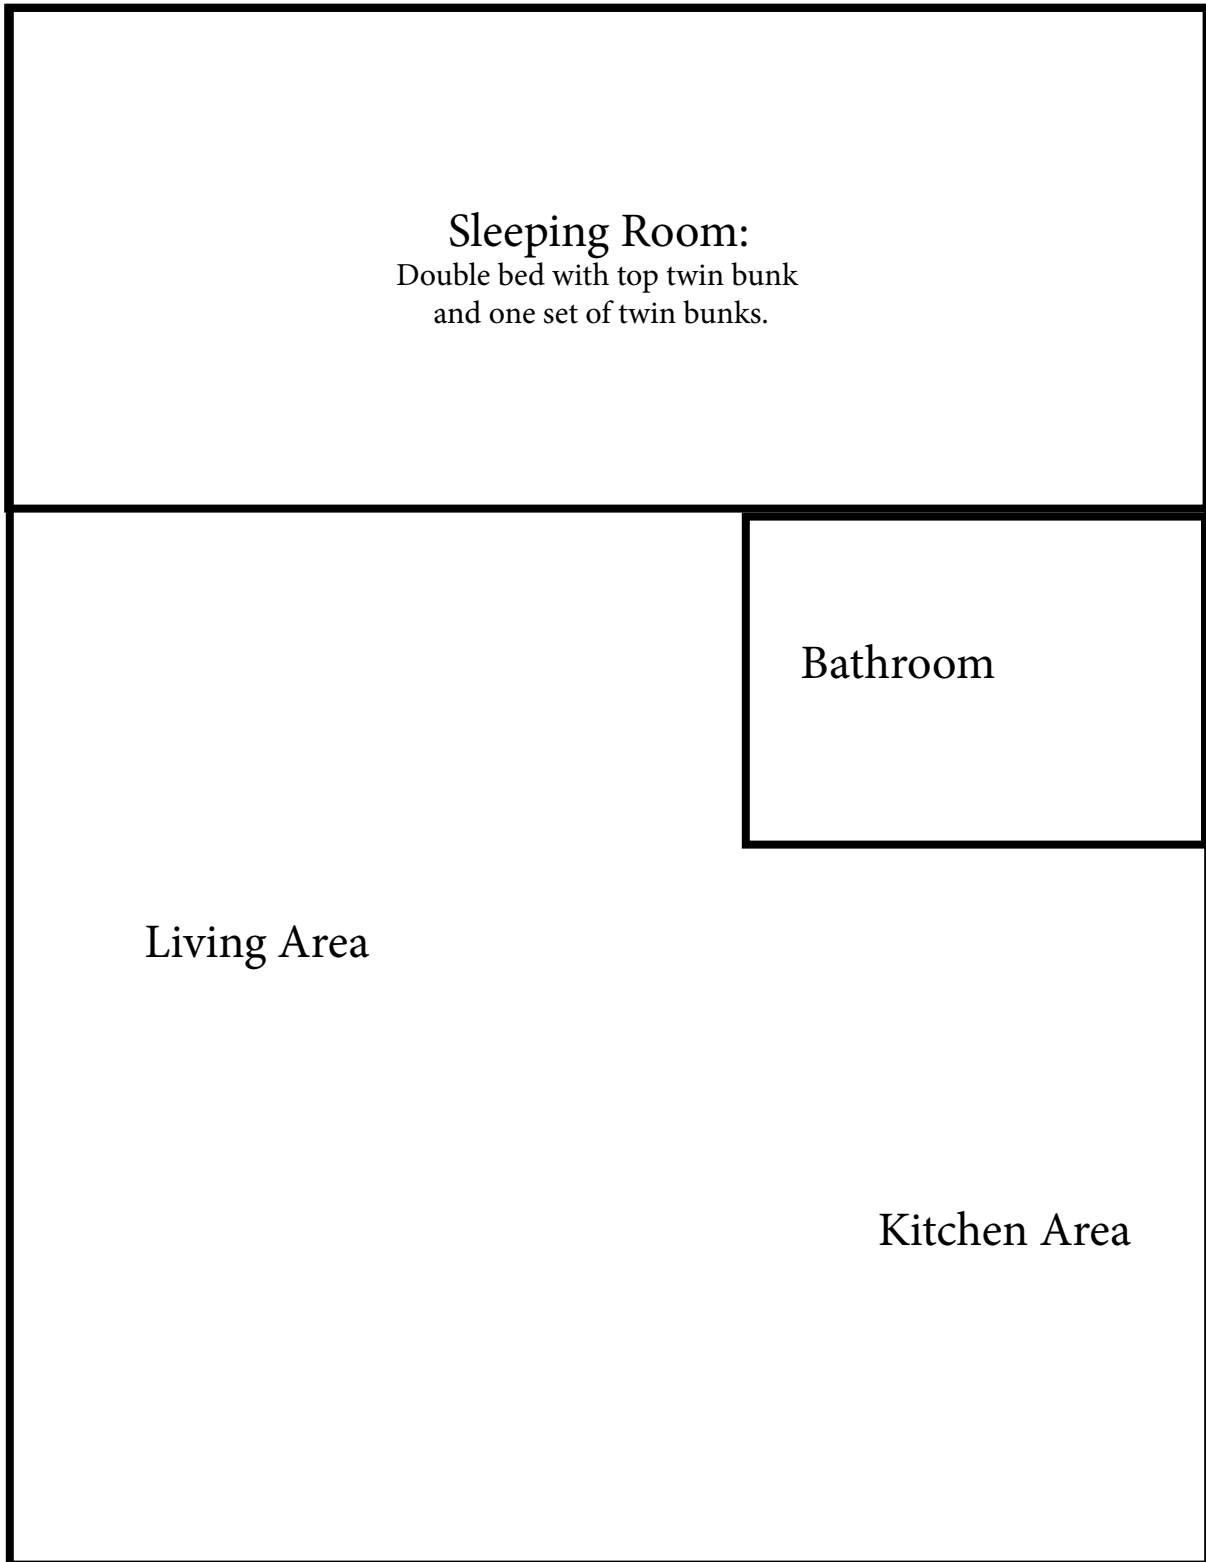

Zion Family Cabin  
(5 sleeping spaces)

**Sleeping Room:**  
Double bed with top twin bunk  
and one set of twin bunks.

Bathroom

Living Area

Kitchen Area

Front Door