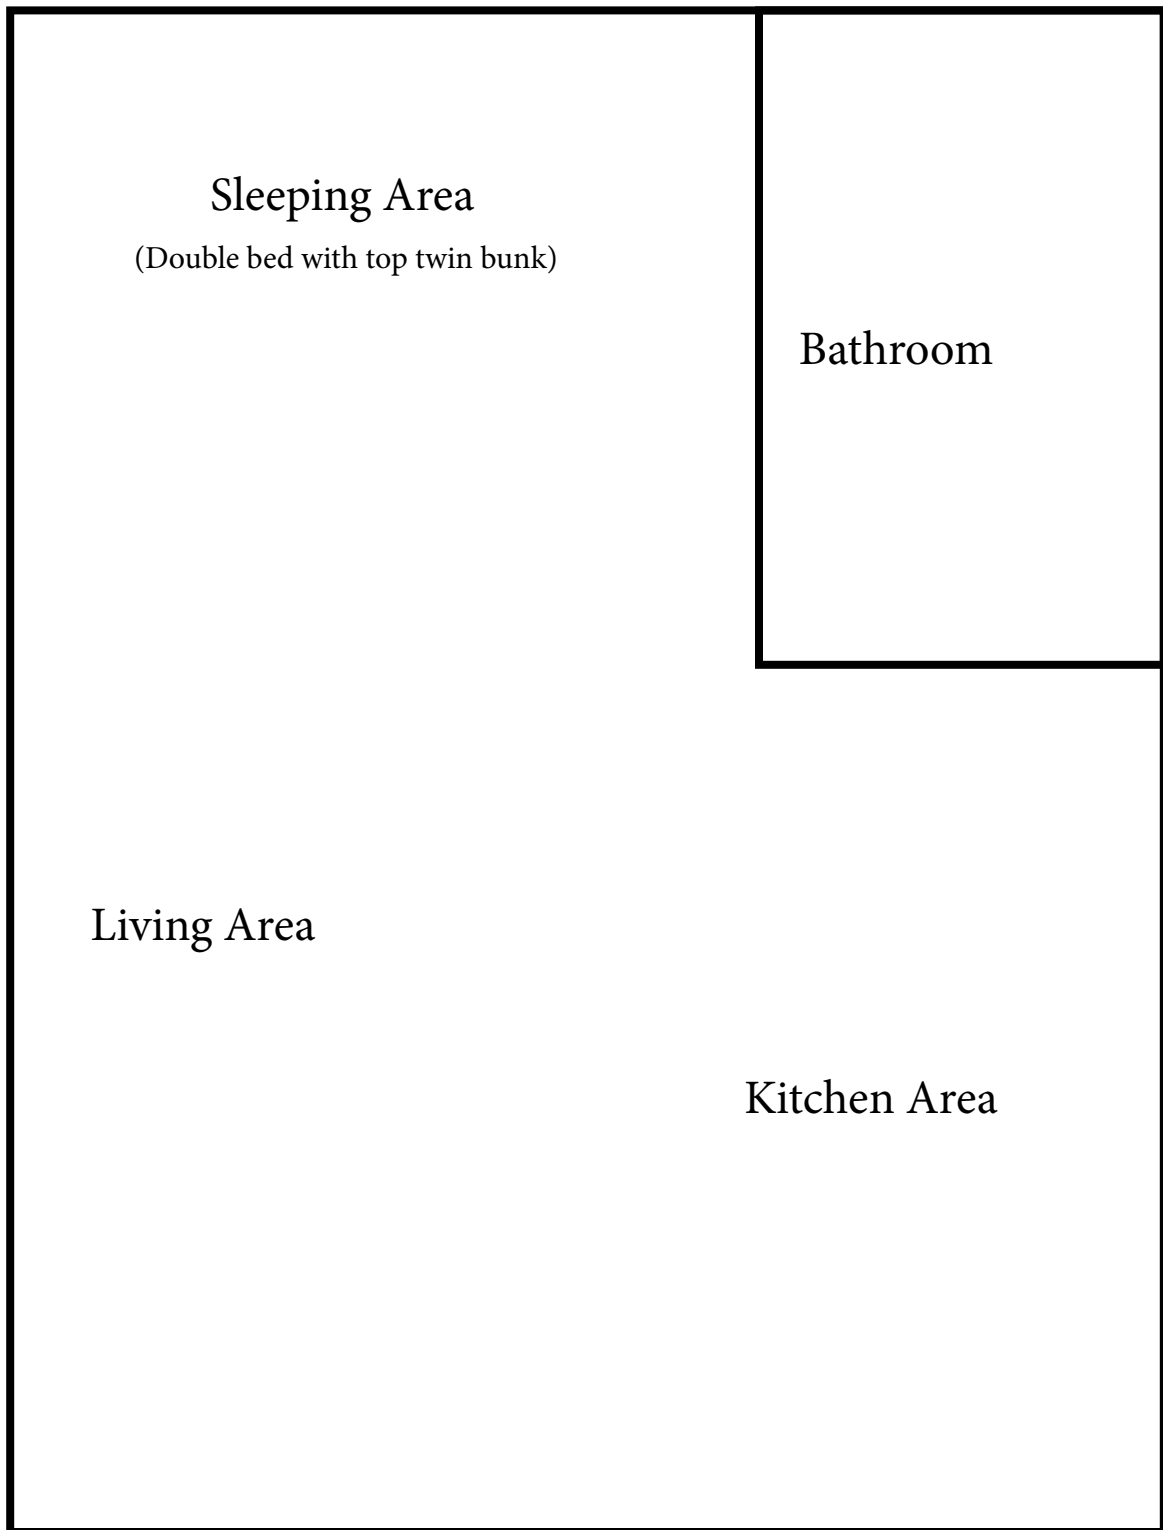

Nazareth Family Cabin
(3 sleeping spaces)

Sleeping Area
(Double bed with top twin bunk)

Bathroom

Living Area

Kitchen Area

Front Door