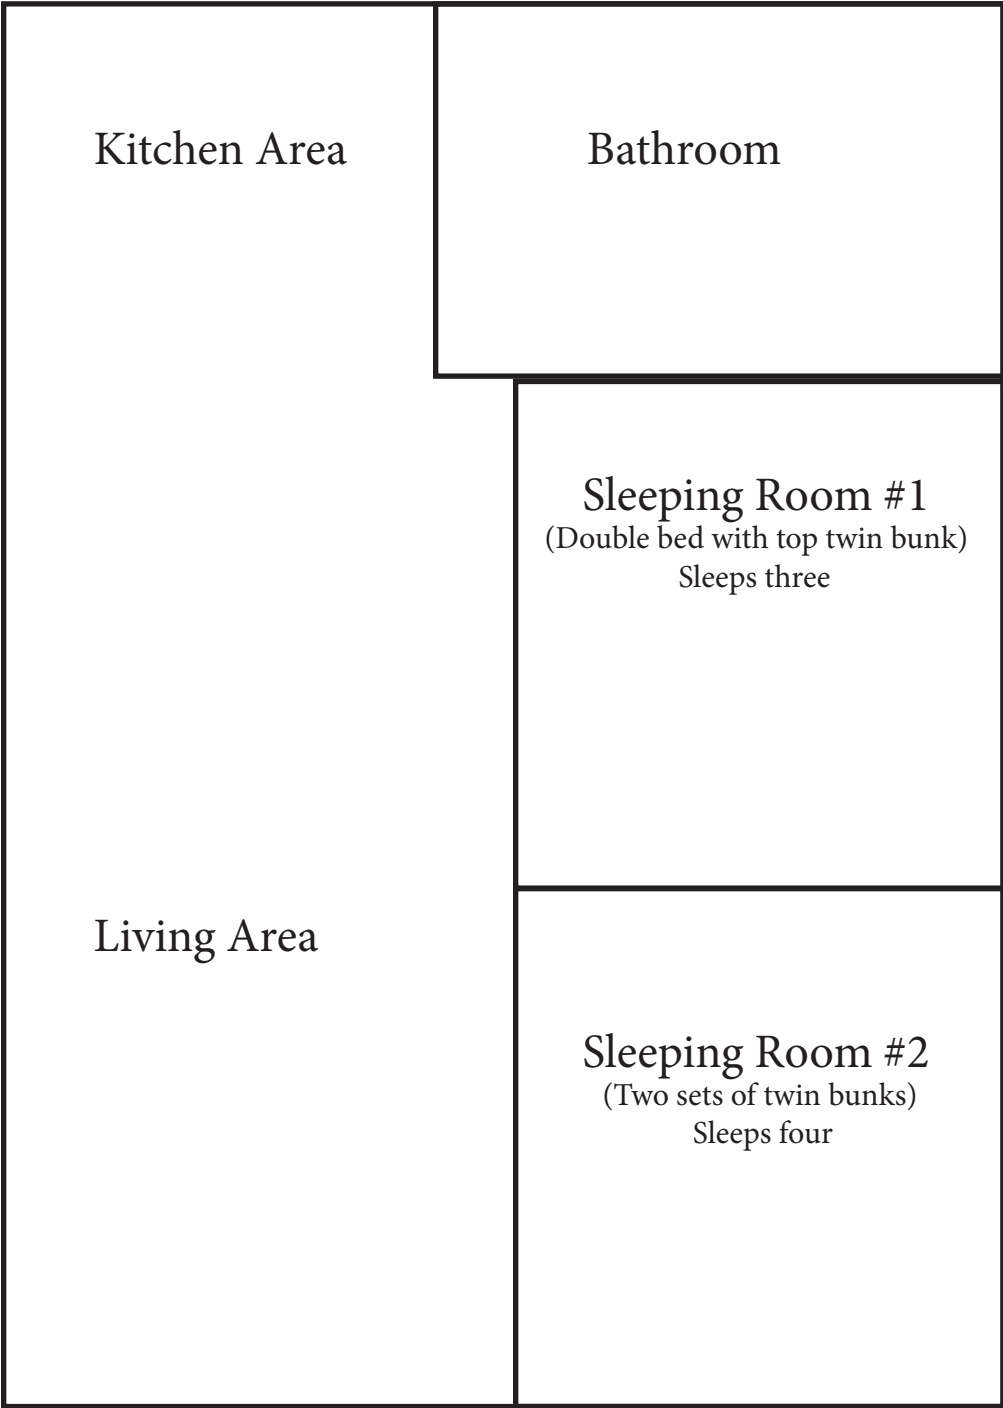

# Galilee Family Cabin

(7 sleeping spaces)

Front Door